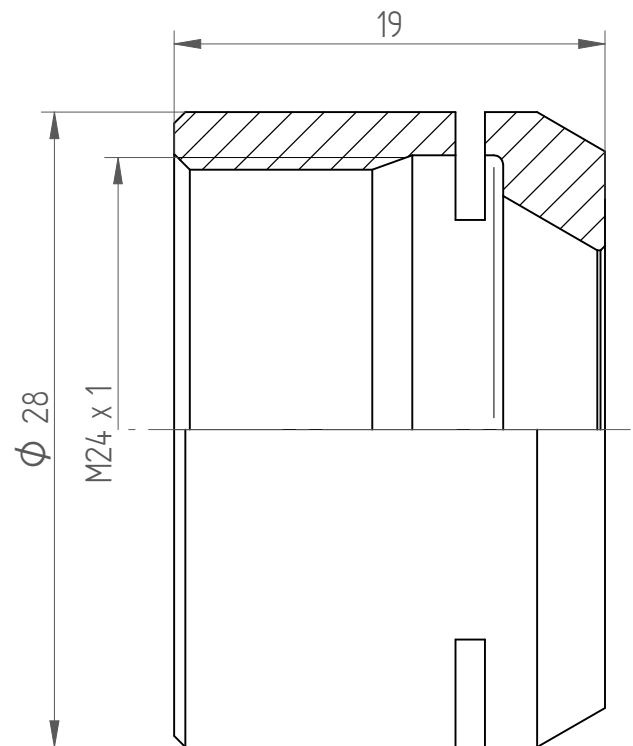

Swiss
Precision
Tools

REGO-FIX®

REGO-FIX AG
Obermattweg 60
4456 Tenniken / Switzerland

Phone +41 61 976 14 66
Fax +41 61 976 14 14
www.rego-fix.com

This is a non controlled copy. All information given herein are subject to change without notice

The information given herein has been carefully checked and is believed to be correct. REGO-FIX, however, assumes no responsibility or liability for any errors, inaccuracies or omissions that may appear in this drawing

This document is subject to copyright laws. No part of this document may be reproduced or transmitted in any form or any means, electronic or mechanic, for any purpose, without the express written permission of REGO-FIX

Type : ER20_MS
Part No. : 322050000
Date : 20.08.2014
Scale : 3:1